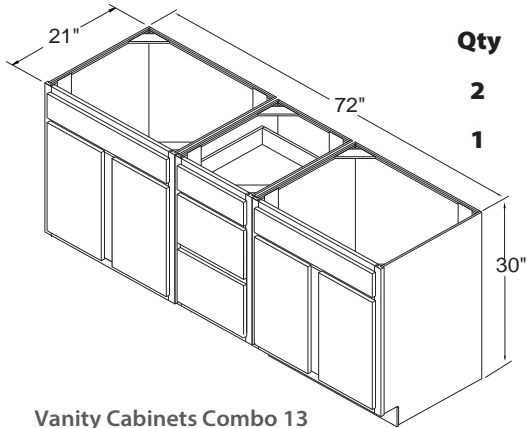

Qty	Cabinet List
2	VSB3021
1	VDB1221

Vanity Cabinets Combo 13