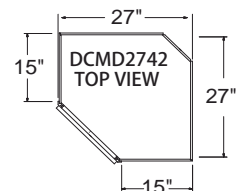

DCMD2442

DCMD2742