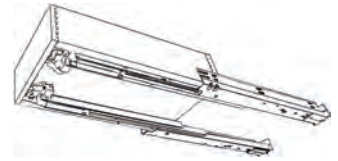

Drawer Upgrades Available:

Drawer Upgrade:
3/4 Solid Wood Dovetailed
Drawers with Undermount
Ball Bearing Full Extension
Soft Self-Closing Glides

Base Cabinet 34 1/2" High (2 Doors and 1 Drawer)

B24

B27

B30

FXB24

FXB27

FXB30

Drawer Upgrades Available:

Drawer Upgrade:
3/4 Solid Wood Dovetailed
Drawers with Undermount
Ball Bearing Full Extension
Soft Self-Closing Glides

Base Cabinet 34 1/2" High (2 Doors and 2 Drawer)

B33
B36
B42

FXB33
FXB36
FXB42

Drawer Upgrades Available:

Drawer Upgrade:
3/4 Solid Wood Dovetailed
Drawers with Undermount
Ball Bearing Full Extension
Soft Self-Closing Glides

Base Cabinet 34 1/2" High (2 Doors and 2 Drawer)