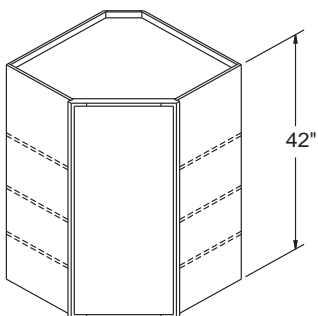

Diagonal Corner Wall Cabinet With Mullion Door 36" High

DCMD2436

DCMD2736

Diagonal Corner Wall Cabinet 42" High

DC2442

DC2742

Diagonal Corner Wall Cabinet With Mullion Door 42" High

DCMD2442