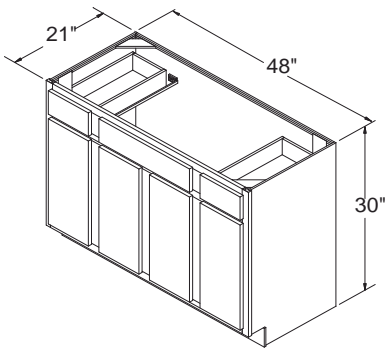

Vanity Sink Base 30" High 21" Deep (4 Doors and 2 Drawers)

VSB4821