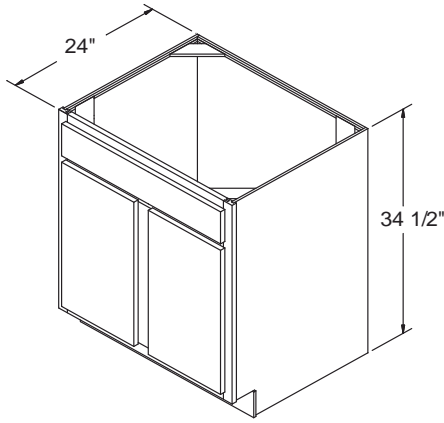

LRB30
LRB36

FXLRB30
FXLRB36

Drawer Upgrades Available:

Drawer Upgrade:
3/4 Solid Wood Dovetailed
Drawers with Undermount
Ball Bearing Full Extension
Soft Self-Closing Glides

Sink Base Cabinets 34 1/2" High