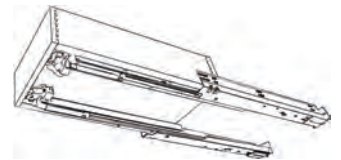

B12

B15

B18

B21

FXB12

FXB15

FXB18

FXB21

Drawer Upgrades Available:

Drawer Upgrade:
3/4 Solid Wood Dovetailed
Drawers with Undermount
Ball Bearing Full Extension
Soft Self-Closing Glides

Base Cabinet 34 1/2" High (2 Doors and 1 Drawer)

B24

B27

B30