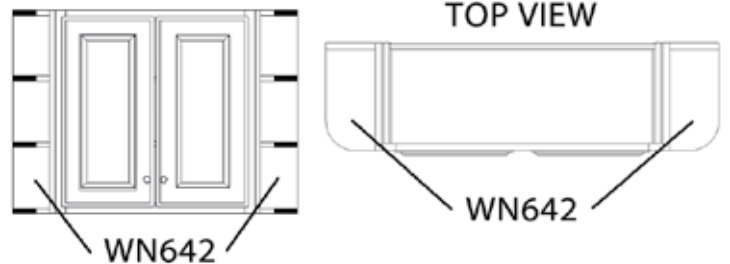

Wall End Cabinet 12" Deep

WEC1242
WEC1236
WEC1230

Square Corner Wall Blind Cabinet 30" High (Universal, Left or Right installation)

SC2430
SC3030

Square Corner Wall Blind Cabinet 36" High (Universal, Left or Right installation)

SC2436
SC3036

Square Corner Wall Blind Cabinet 42" High (Universal, Left or Right installation)

SC2442
SC3042

Wine Rack

WR3015
WR3615

WR3015 Fits 14 bottles
WR3615 Fits 18 bottles

What-Not shelf 30", 36" and 42" High

WN642
WN636
WN630

WN630 & WN636

WN642