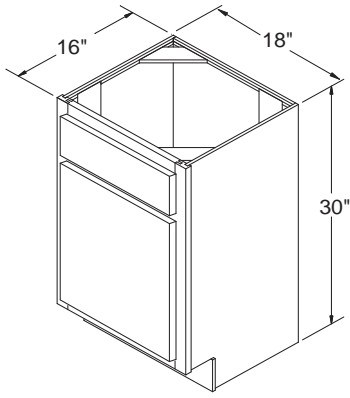

OC3084

Drawer Upgrades Available:

FXOC3096

FXOC3090

FXOC3084

Drawer Upgrade:
3/4 Solid Wood Dovetailed
Drawers with Undermount
Ball Bearing Full Extension
Soft Self-Closing Glides

Vanity Sink Base 30" High 16" Deep