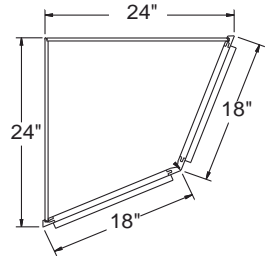

LRB30
LRB36

FXLRB30
FXLRB36

Drawer Upgrades Available:

Drawer Upgrade:
3/4 Solid Wood Dovetailed
Drawers with Undermount
Ball Bearing Full Extension
Soft Self-Closing Glides

Sink Base Cabinets 34 1/2" High

SB24
SB27
SB30
SB33
SB36
SB42

Sink Base Cabinets 34 1/2" High (Starter Set)

SB48

Sink Base Cabinets 34 1/2" High (4 Doors 2 Drawers)

SB60

Base End Cabinets 34 1/2" High

BECF24

Blind Corner Bases 34 1/2" High (Drawer Upgrade Available)

SCB36
SCB42

SCB36

- Blind Width: 15"
- Blind Opening: 9"

SCB42

- Blind Width: 12"
- Blind Opening: 13 1/2"

Drawer Upgrades Available:

FXSCB36

FXSCB42