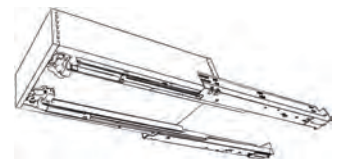

B48

FXB48

Drawer Upgrades Available:

Drawer Upgrade:
3/4 Solid Wood Dovetailed
Drawers with Undermount
Ball Bearing Full Extension
Soft Self-Closing Glides

Drawer Base Cabinet 34 1/2" High

DB12
DB15
DB18
DB21
DB24

FXDB12
FXDB15
FXDB18
FXDB21
FXDB24

Drawer Upgrades Available:

Drawer Upgrade:
3/4 Solid Wood Dovetailed
Drawers with Undermount
Ball Bearing Full Extension
Soft Self-Closing Glides

Linen / Range Base Cabinet 34 1/2" High

LRB30
LRB36

FXLRB30
FXLRB36

Drawer Upgrades Available:

Drawer Upgrade:
3/4 Solid Wood Dovetailed
Drawers with Undermount
Ball Bearing Full Extension
Soft Self-Closing Glides

Sink Base Cabinets 34 1/2" High