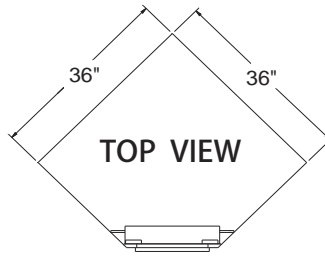

Sink Front Corner 34 1/2" High

SFC36

SFC42

Base Lazy Susan Cabinet 34 1/2" High

SCER33

SCER36

Utility Cabinet 96" , 90" and 84" High 24" Deep

U1584