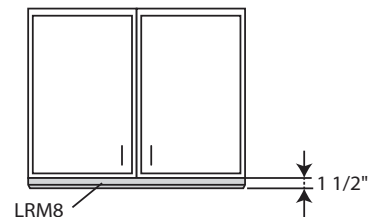

Light Rail Molding

NOTE: Used Under Cabinets or any other purposes

NOTE: Trimmable to any size