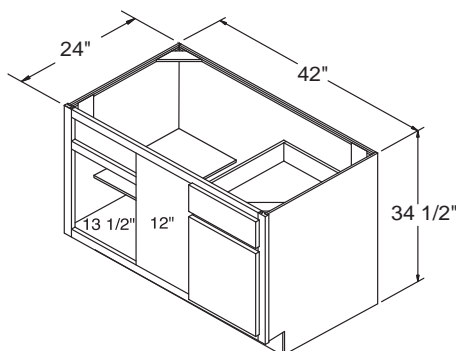

SCB42

- Blind Width: 12"
- Blind Opening: 13 1/2"

Drawer Upgrades Available:

FXSCB36

FXSCB42

- One door, one drawer
- Half depth shelf included
- All square cabinets reversible from left blind to right blind
- To ensure proper door/drawer clearance, we recommend you not to install appliances next to the blind
- See chart below for pull and filler requirements