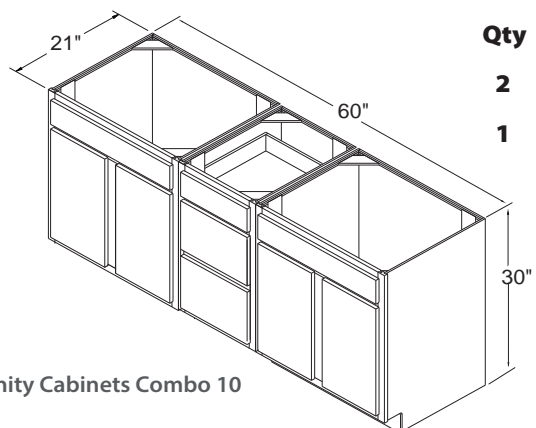

Qty	Cabinet List
2	VSB2421
1	VDB1221

Vanity Cabinets Combo 10