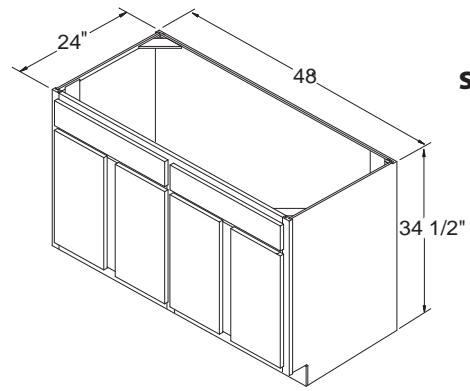

Sink Base Cabinets 34 1/2" High (Starter Set)

SB48