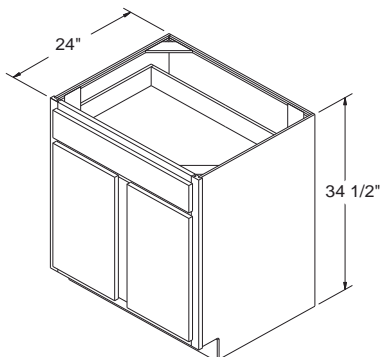

Drawer Upgrades Available:

Drawer Upgrade:
3/4 Solid Wood Dovetailed
Drawers with Undermount
Ball Bearing Full Extension
Soft Self-Closing Glides

Base Cabinet 34 1/2" High (2 Doors and 1 Drawer)

B24

B27

B30