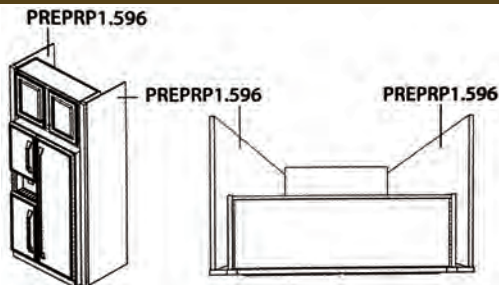

End Panel with 1 1/2" Stile 96" High 24" Deep

PREPR1.596

*NOTE: Trimmable to any size
Can be used for Left or Right application*