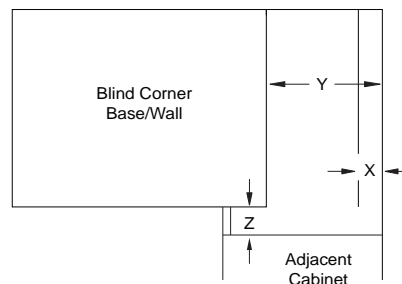

SCB36
SCB42

SCB36

- Blind Width: 15"
- Blind Opening: 9"

SCB42

- Blind Width: 12"
- Blind Opening: 13 1/2"

Drawer Upgrades Available:

FXSCB36

FXSCB42

- One door, one drawer
- Half depth shelf included
- All square cabinets reversible from left blind to right blind
- To ensure proper door/drawer clearance, we recommend you not to install appliances next to the blind
- See chart below for pull and filler requirements