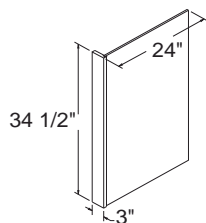

Back Panel 4' X 8' 1/8" Thick

BP4896

Island (Back View)

Dishwasher End Panel with 3" Stile 34 1/2" High 24" Deep

PEPR335

*NOTE: Trimmable to any size
Can be used for Left or Right application*

End Panel with 1 1/2" Stile 96" High 24" Deep

PREPR1.596

*NOTE: Trimmable to any size
Can be used for Left or Right application*

Scalloped Valance 5" High, 49" Wide

V549SC

NOTE: Trimmable to any size

Straight Valance 5" High, 49" Wide

V549ST

NOTE: Trimmable to any size