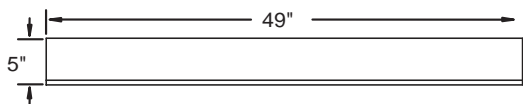

PREPR1.596

*NOTE: Trimmable to any size
Can be used for Left or Right application*

Scalloped Valance 5" High, 49" Wide

V549SC

NOTE: Trimmable to any size

Straight Valance 5" High, 49" Wide

V549ST

NOTE: Trimmable to any size