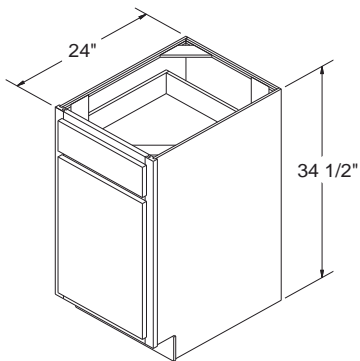

SC2436
SC3036

Square Corner Wall Blind Cabinet 42" High (Universal, Left or Right installation)

SC2442
SC3042

Wine Rack

WR3015
WR3615

WR3015 Fits 14 bottles
WR3615 Fits 18 bottles

What-Not shelf 30", 36" and 42" High

WN642
WN636
WN630

WN630 & WN636

WN642

Spice Base Cabinet 34 1/2" High

B09

NOTE: Base spice pull-out pantry cabinet

NOTE: Drawer upgrade is not available for this cabinet

Base Cabinet 34 1/2" High