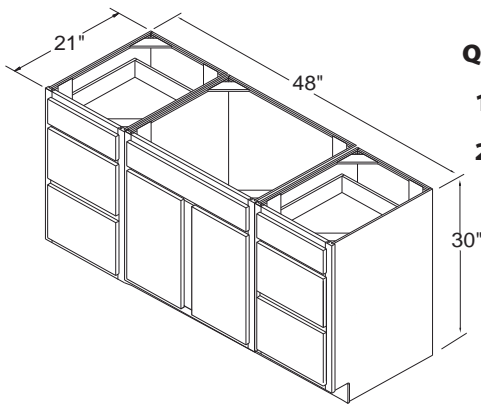

Qty	Cabinet List
1	VSB2421
2	VDB1221

Vanity Cabinets Combo 7