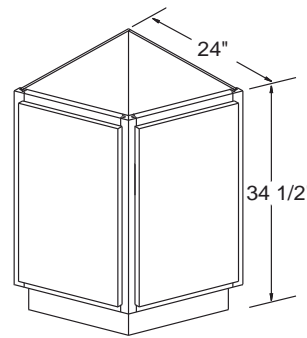

LRB30
LRB36

FXLRB30
FXLRB36

Drawer Upgrades Available:

Drawer Upgrade:
3/4 Solid Wood Dovetailed
Drawers with Undermount
Ball Bearing Full Extension
Soft Self-Closing Glides

Sink Base Cabinets 34 1/2" High

SB24
SB27
SB30
SB33
SB36
SB42

Sink Base Cabinets 34 1/2" High (Starter Set)

SB48

Sink Base Cabinets 34 1/2" High (4 Doors 2 Drawers)

SB60

Base End Cabinets 34 1/2" High

BECF24

Blind Corner Bases 34 1/2" High (Drawer Upgrade Available)

SCB36
SCB42

SCB36

- Blind Width: 15"
- Blind Opening: 9"

SCB42

- Blind Width: 12"
- Blind Opening: 13 1/2"

Drawer Upgrades Available:

FXSCB36

FXSCB42