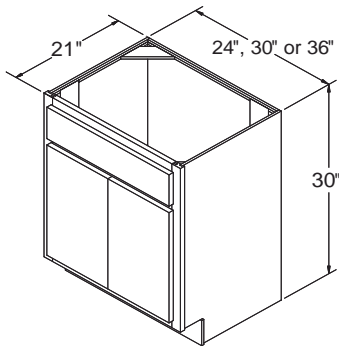

Vanity Sink Base 30" High 21" Deep

VSB2421

VSB3021

VSB3621