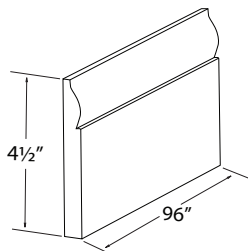

Shaker Crown Molding

NOTE: Trimmable to any size

BM8