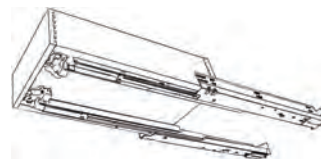

OC3084

Drawer Upgrades Available:

FXOC3096

FXOC3090

FXOC3084

Drawer Upgrade:
3/4 Solid Wood Dovetailed
Drawers with Undermount
Ball Bearing Full Extension
Soft Self-Closing Glides

Vanity Sink Base 30" High 16" Deep