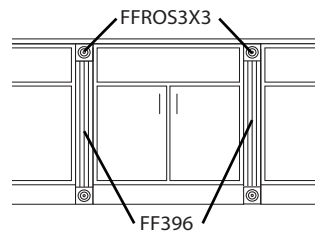

FF396

NOTE: Use with FFROS3X3
NOTE: Trimmable to any size

Door Prepped for Glass

Single Door Double Door

NOTE: Glass is not included

NOTE: Prepped for glass doors are not returnable as any other custom orders. Once ordered, it cannot be canceled or returned.