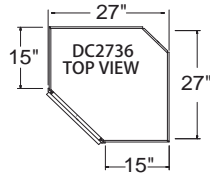

W3012
W3312
W3612

Diagonal Corner Wall Cabinet 30" High

DC2430

Diagonal Corner Wall Cabinet With Mullion Door 30" High

DCMD2430

Diagonal Corner Wall Cabinet 36" High

DC2436

DC2736