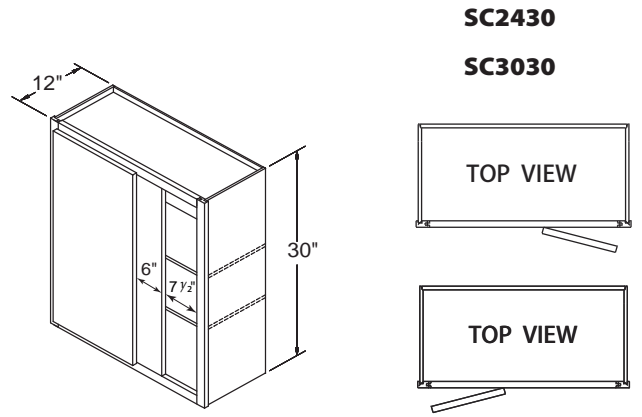

DCMD2742

Wall End Cabinet 12" Deep

WEC1242
WEC1236
WEC1230

Square Corner Wall Blind Cabinet 30" High (Universal, Left or Right installation)

SC2430
SC3030

Square Corner Wall Blind Cabinet 36" High (Universal, Left or Right installation)

SC2436
SC3036

Square Corner Wall Blind Cabinet 42" High (Universal, Left or Right installation)

SC2442
SC3042

Wine Rack

WR3015
WR3615

WR3015 Fits 14 bottles
WR3615 Fits 18 bottles

What-Not shelf 30", 36" and 42" High