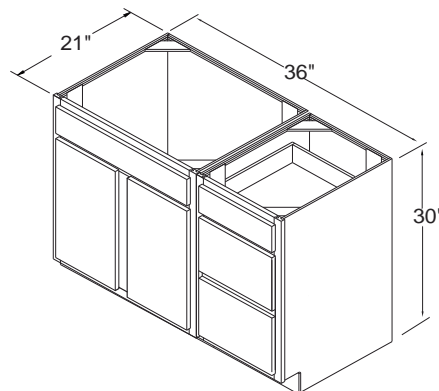

Vanity Cabinets Combination

Qty Cabinet List

1 VSB2421

1 VDB1221

Vanity Cabinets Combo 2