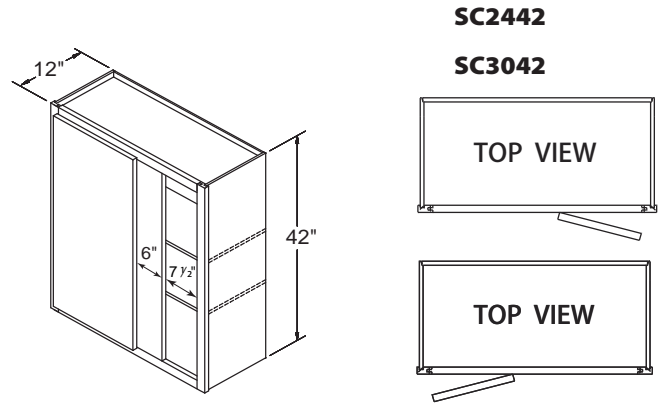

DCMD2742

Wall End Cabinet 12" Deep

WEC1242
WEC1236
WEC1230

Square Corner Wall Blind Cabinet 30" High (Universal, Left or Right installation)

SC2430
SC3030

Square Corner Wall Blind Cabinet 36" High (Universal, Left or Right installation)

SC2436
SC3036

Square Corner Wall Blind Cabinet 42" High (Universal, Left or Right installation)

SC2442
SC3042

Wine Rack

WR3015
WR3615

WR3015 Fits 14 bottles
WR3615 Fits 18 bottles

What-Not shelf 30", 36" and 42" High