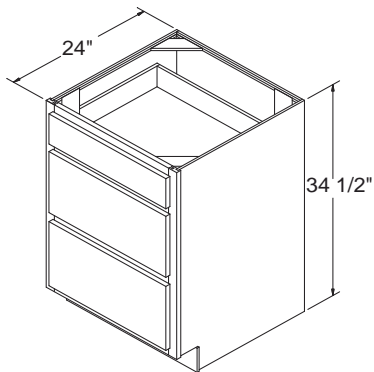

B33
B36
B42

FXB33
FXB36
FXB42

Drawer Upgrades Available:

Drawer Upgrade:
3/4 Solid Wood Dovetailed
Drawers with Undermount
Ball Bearing Full Extension
Soft Self-Closing Glides

Base Cabinet 34 1/2" High (2 Doors and 2 Drawer)

B48

FXB48

Drawer Upgrades Available:

Drawer Upgrade:
3/4 Solid Wood Dovetailed
Drawers with Undermount
Ball Bearing Full Extension
Soft Self-Closing Glides

Drawer Base Cabinet 34 1/2" High

DB12
DB15
DB18
DB21
DB24

FXDB12
FXDB15
FXDB18
FXDB21
FXDB24

Drawer Upgrades Available:

Drawer Upgrade:
3/4 Solid Wood Dovetailed
Drawers with Undermount
Ball Bearing Full Extension
Soft Self-Closing Glides

Linen / Range Base Cabinet 34 1/2" High