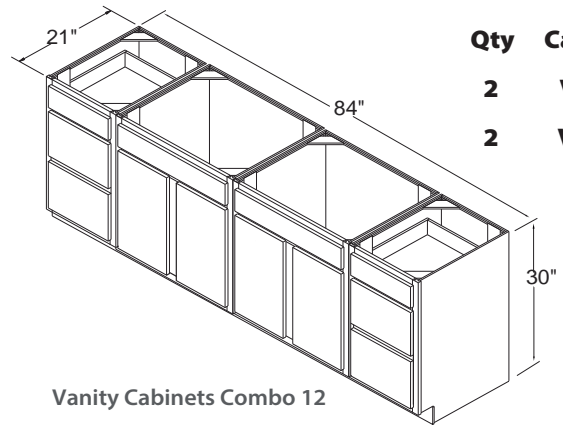

Vanity Cabinets Combination

Qty	Cabinet List
2	VSB3021
2	VDB1221

Vanity Cabinets Combo 12