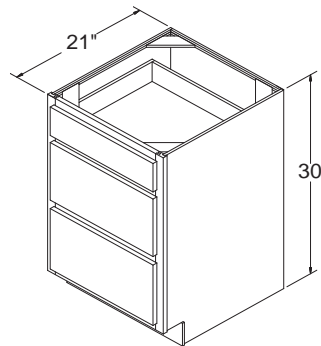

Vanity Drawer Base 30" High 21" Deep (3 Drawers)

VDB1221