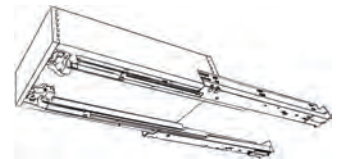

FXB24

FXB27

FXB30

Drawer Upgrades Available:

Drawer Upgrade:
3/4 Solid Wood Dovetailed
Drawers with Undermount
Ball Bearing Full Extension
Soft Self-Closing Glides

Base Cabinet 34 1/2" High (2 Doors and 2 Drawer)

B33
B36
B42

FXB33
FXB36
FXB42

Drawer Upgrades Available:

Drawer Upgrade:
3/4 Solid Wood Dovetailed
Drawers with Undermount
Ball Bearing Full Extension
Soft Self-Closing Glides

Base Cabinet 34 1/2" High (2 Doors and 2 Drawer)

B48

FXB48

Drawer Upgrades Available:

Drawer Upgrade:
3/4 Solid Wood Dovetailed
Drawers with Undermount
Ball Bearing Full Extension
Soft Self-Closing Glides

Drawer Base Cabinet 34 1/2" High

DB12
DB15
DB18
DB21
DB24