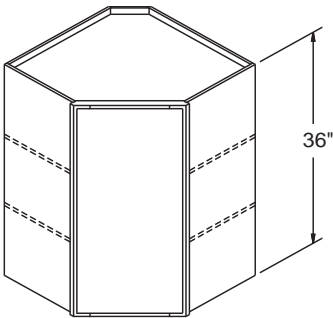

W3012
W3312
W3612

Diagonal Corner Wall Cabinet 30" High

DC2430

Diagonal Corner Wall Cabinet With Mullion Door 30" High

DCMD2430

Diagonal Corner Wall Cabinet 36" High

DC2436

DC2736

Diagonal Corner Wall Cabinet With Mullion Door 36" High

DCMD2436

DCMD2736

Diagonal Corner Wall Cabinet 42" High

DC2442

DC2742

Diagonal Corner Wall Cabinet With Mullion Door 42" High

DCMD2442