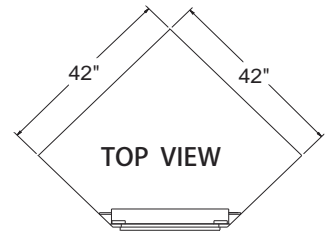

Sink Front Corner 34 1/2" High

SFC36

SFC42

Base Lazy Susan Cabinet 34 1/2" High

SCER33

SCER36

Utility Cabinet 96" , 90" and 84" High 24" Deep

U1584