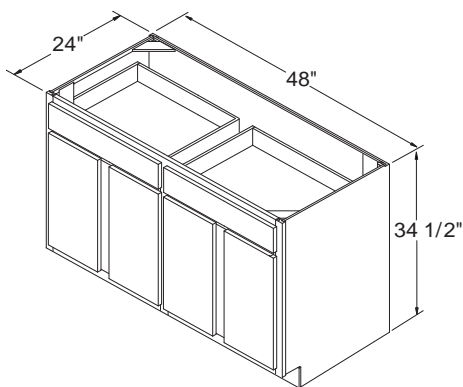

FXB24

FXB27

FXB30

Drawer Upgrades Available:

Drawer Upgrade:
3/4 Solid Wood Dovetailed
Drawers with Undermount
Ball Bearing Full Extension
Soft Self-Closing Glides

Base Cabinet 34 1/2" High (2 Doors and 2 Drawer)

B33
B36
B42

FXB33
FXB36
FXB42

Drawer Upgrades Available:

Drawer Upgrade:
3/4 Solid Wood Dovetailed
Drawers with Undermount
Ball Bearing Full Extension
Soft Self-Closing Glides

Base Cabinet 34 1/2" High (2 Doors and 2 Drawer)