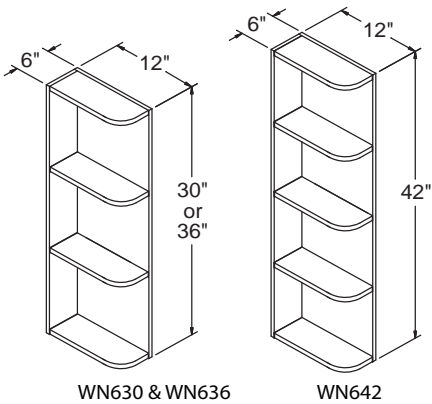

SC2436
SC3036

Square Corner Wall Blind Cabinet 42" High (Universal, Left or Right installation)

SC2442
SC3042

Wine Rack

WR3015
WR3615

WR3015 Fits 14 bottles
WR3615 Fits 18 bottles

What-Not shelf 30", 36" and 42" High