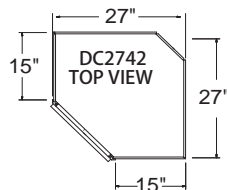

Diagonal Corner Wall Cabinet With Mullion Door 36" High

DCMD2436

DCMD2736

Diagonal Corner Wall Cabinet 42" High

DC2442

DC2742

Diagonal Corner Wall Cabinet With Mullion Door 42" High

DCMD2442