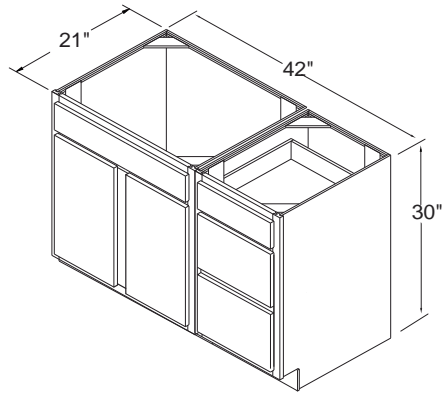

Vanity Cabinets Combination

Qty	Cabinet List
1	VSB3021
1	VDB1221

Vanity Cabinets Combo 4