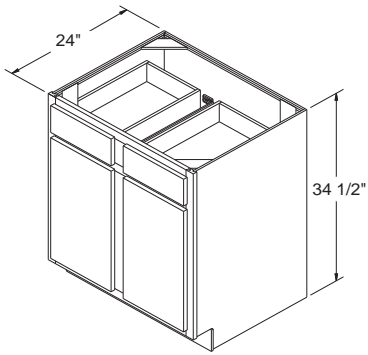

Drawer Upgrades Available:

Drawer Upgrade:
3/4 Solid Wood Dovetailed
Drawers with Undermount
Ball Bearing Full Extension
Soft Self-Closing Glides

Base Cabinet 34 1/2" High (2 Doors and 1 Drawer)

B24

B27

B30

FXB24

FXB27

FXB30

Drawer Upgrades Available:

Drawer Upgrade:
3/4 Solid Wood Dovetailed
Drawers with Undermount
Ball Bearing Full Extension
Soft Self-Closing Glides

Base Cabinet 34 1/2" High (2 Doors and 2 Drawer)

B33
B36
B42

FXB33
FXB36
FXB42

Drawer Upgrades Available:

Drawer Upgrade:
3/4 Solid Wood Dovetailed
Drawers with Undermount
Ball Bearing Full Extension
Soft Self-Closing Glides

Base Cabinet 34 1/2" High (2 Doors and 2 Drawer)