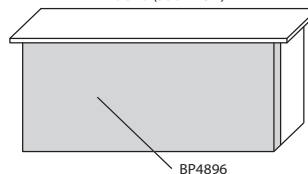

Back Panel 4' X 8' 1/8" Thick

BP4896

Island (Back View)

Dishwasher End Panel with 3" Stile 34 1/2" High 24" Deep

PEPR335

*NOTE: Trimmable to any size
Can be used for Left or Right application*

End Panel with 1 1/2" Stile 96" High 24" Deep