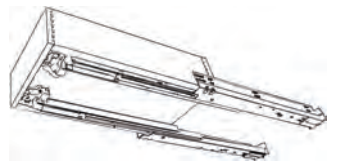

Drawer Upgrades Available:

Drawer Upgrade:
3/4 Solid Wood Dovetailed
Drawers with Undermount
Ball Bearing Full Extension
Soft Self-Closing Glides

Base Cabinet 34 1/2" High (2 Doors and 1 Drawer)

B24

B27

B30

FXB24

FXB27

FXB30

Drawer Upgrades Available:

Drawer Upgrade:
3/4 Solid Wood Dovetailed
Drawers with Undermount
Ball Bearing Full Extension
Soft Self-Closing Glides

Base Cabinet 34 1/2" High (2 Doors and 2 Drawer)