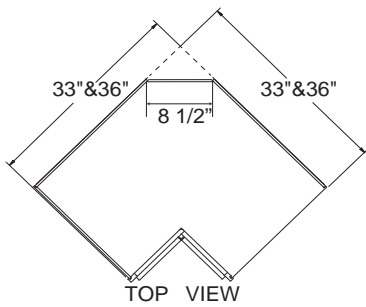

Sink Front Corner 34 1/2" High

SFC36

SFC42

Base Lazy Susan Cabinet 34 1/2" High

SCER33

SCER36

Utility Cabinet 96" , 90" and 84" High 24" Deep

U1584