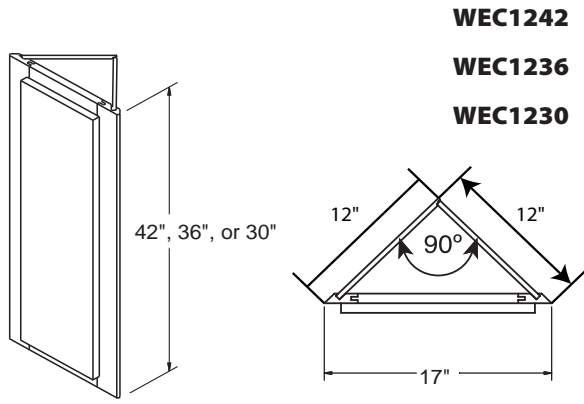

Wall End Cabinet 12" Deep