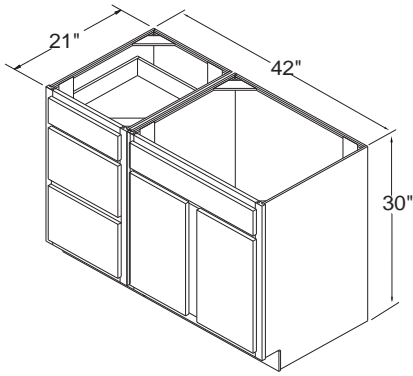

Vanity Cabinets Combination

Qty	Cabinet List
1	VSB3021
1	VDB1221

Vanity Cabinets Combo 3