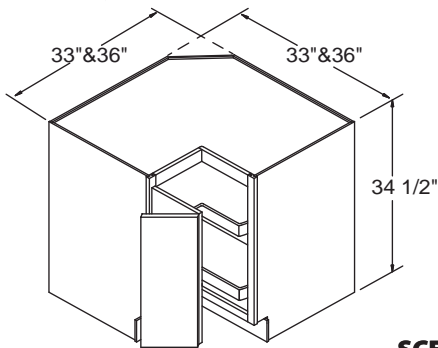

Sink Front Corner 34 1/2" High

SFC36

SFC42

Base Lazy Susan Cabinet 34 1/2" High

SCER33

SCER36

Utility Cabinet 96" , 90" and 84" High 24" Deep

U1584