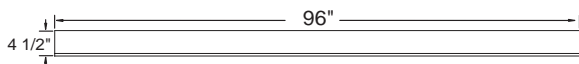

Toe Kick

TOE KICK

NOTE: Trimmable to any size