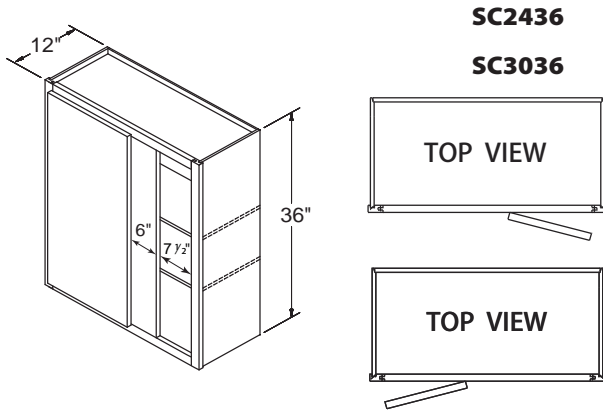

Diagonal Corner Wall Cabinet With Mullion Door 36" High

DCMD2436

DCMD2736

Diagonal Corner Wall Cabinet 42" High

DC2442

DC2742

Diagonal Corner Wall Cabinet With Mullion Door 42" High

DCMD2442

DCMD2742

Wall End Cabinet 12" Deep

WEC1242
WEC1236
WEC1230

Square Corner Wall Blind Cabinet 30" High (Universal, Left or Right installation)

SC2430
SC3030

Square Corner Wall Blind Cabinet 36" High (Universal, Left or Right installation)

SC2436
SC3036

Square Corner Wall Blind Cabinet 42" High (Universal, Left or Right installation)

SC2442
SC3042

Wine Rack

WR3015
WR3615

WR3015 Fits 14 bottles
WR3615 Fits 18 bottles

What-Not shelf 30", 36" and 42" High