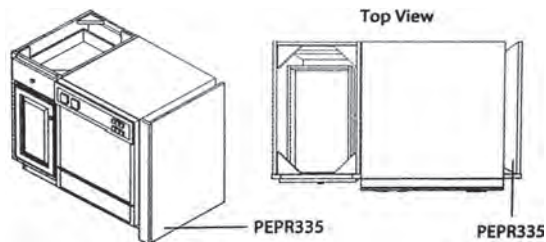

Back Panel 4' X 8' 1/8" Thick

BP4896

Island (Back View)

Dishwasher End Panel with 3" Stile 34 1/2" High 24" Deep

PEPR335

*NOTE: Trimmable to any size
Can be used for Left or Right application*

End Panel with 1 1/2" Stile 96" High 24" Deep