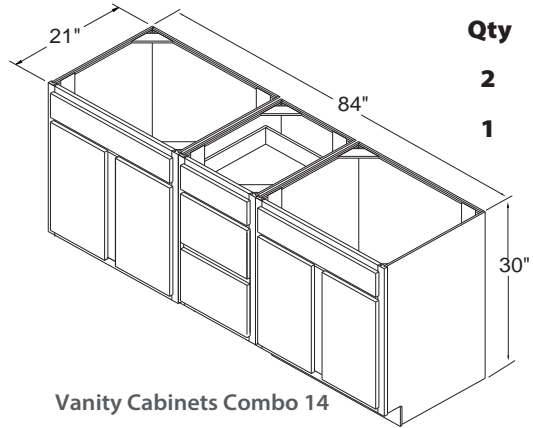

Qty	Cabinet List
2	VSB3621
1	VDB1221

Vanity Cabinets Combo 14