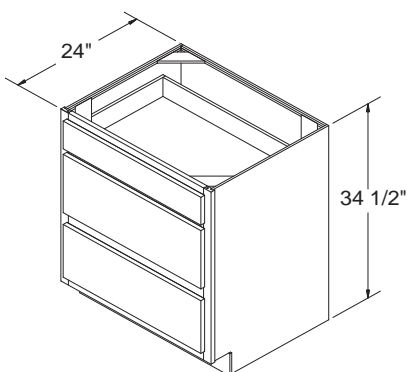

B33
B36
B42

FXB33
FXB36
FXB42

Drawer Upgrades Available:

Drawer Upgrade:
3/4 Solid Wood Dovetailed
Drawers with Undermount
Ball Bearing Full Extension
Soft Self-Closing Glides

Base Cabinet 34 1/2" High (2 Doors and 2 Drawer)

B48

FXB48

Drawer Upgrades Available:

Drawer Upgrade:
3/4 Solid Wood Dovetailed
Drawers with Undermount
Ball Bearing Full Extension
Soft Self-Closing Glides

Drawer Base Cabinet 34 1/2" High

DB12
DB15
DB18
DB21
DB24

FXDB12
FXDB15
FXDB18
FXDB21
FXDB24

Drawer Upgrades Available:

Drawer Upgrade:
3/4 Solid Wood Dovetailed
Drawers with Undermount
Ball Bearing Full Extension
Soft Self-Closing Glides

Linen / Range Base Cabinet 34 1/2" High