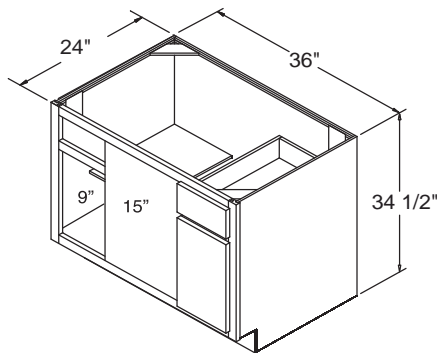

SB24
SB27
SB30
SB33
SB36
SB42

Sink Base Cabinets 34 1/2" High (Starter Set)

SB48

Sink Base Cabinets 34 1/2" High (4 Doors 2 Drawers)

SB60

Base End Cabinets 34 1/2" High

BECF24

Blind Corner Bases 34 1/2" High (Drawer Upgrade Available)