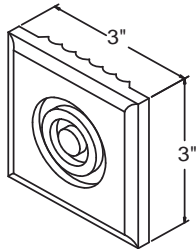

Rope Molding 96" Long

ROPE

NOTE: Use for MCROWN 3
NOTE: Rope Molding comes in black color only
NOTE: Trimmable to any size

Rosette

FFROS3X3

NOTE: Use with FF396

Fluted Filler

FF396

NOTE: Use with FFROS3X3
NOTE: Trimmable to any size

Door Prepped for Glass

Single Door Double Door

NOTE: Glass is not included

NOTE: Prepped for glass doors are not returnable as any other custom orders. Once ordered, it cannot be canceled or returned.

Marketing Materials

Door Sample

NOTE: Shipping charges will apply