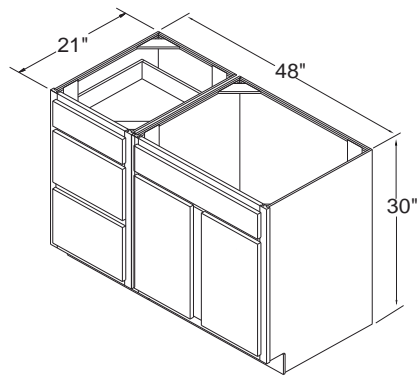

Qty	Cabinet List
1	VSB3621
1	VDB1221

Vanity Cabinets Combo 6