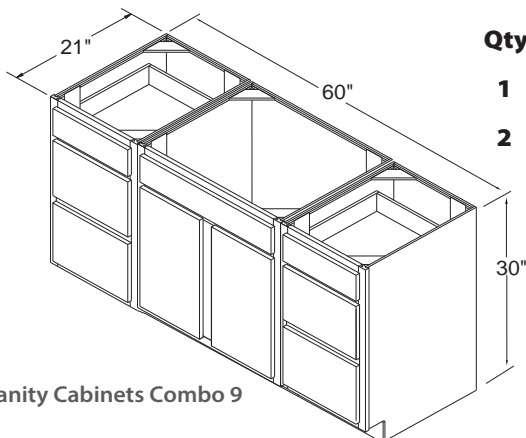

Qty	Cabinet List
1	VSB3621
2	VDB1221

Vanity Cabinets Combo 9