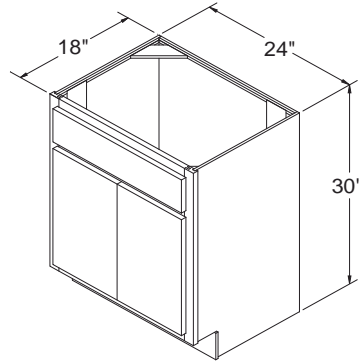

Vanity Sink Base 30" High 18" Deep

VS2418