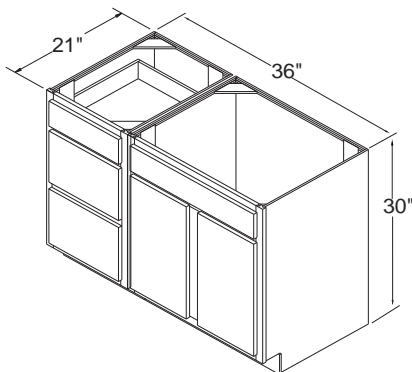

Vanity Cabinets Combination

Qty Cabinet List

1 VSB2421

1 VDB1221

Vanity Cabinets Combo 1