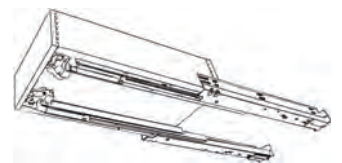

B33
B36
B42

FXB33
FXB36
FXB42

Drawer Upgrades Available:

Drawer Upgrade:
3/4 Solid Wood Dovetailed
Drawers with Undermount
Ball Bearing Full Extension
Soft Self-Closing Glides

Base Cabinet 34 1/2" High (2 Doors and 2 Drawer)

B48

FXB48

Drawer Upgrades Available:

Drawer Upgrade:
3/4 Solid Wood Dovetailed
Drawers with Undermount
Ball Bearing Full Extension
Soft Self-Closing Glides

Drawer Base Cabinet 34 1/2" High

DB12
DB15
DB18
DB21
DB24

FXDB12
FXDB15
FXDB18
FXDB21
FXDB24

Drawer Upgrades Available:

Drawer Upgrade:
3/4 Solid Wood Dovetailed
Drawers with Undermount
Ball Bearing Full Extension
Soft Self-Closing Glides

Linen / Range Base Cabinet 34 1/2" High

LRB30
LRB36

FXLRB30
FXLRB36

Drawer Upgrades Available:

Drawer Upgrade:
3/4 Solid Wood Dovetailed
Drawers with Undermount
Ball Bearing Full Extension
Soft Self-Closing Glides

Sink Base Cabinets 34 1/2" High