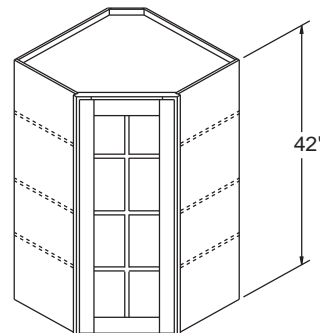

Diagonal Corner Wall Cabinet With Mullion Door 36" High

DCMD2436

DCMD2736

Diagonal Corner Wall Cabinet 42" High

DC2442

DC2742

Diagonal Corner Wall Cabinet With Mullion Door 42" High

DCMD2442