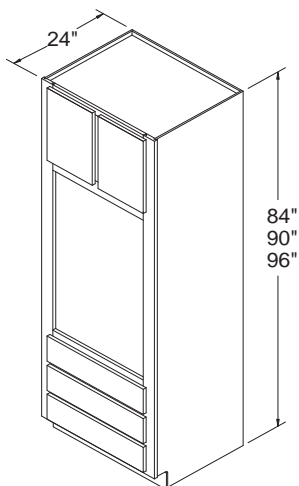

Sink Front Corner 34 1/2" High

SFC36

SFC42

Base Lazy Susan Cabinet 34 1/2" High

SCER33

SCER36

Utility Cabinet 96" , 90" and 84" High 24" Deep

U1584

U1884

U1590

U1890

U1596

U1896

Universal Oven Cabinet 96" , 90" and 84" High

OC3096

OC3090