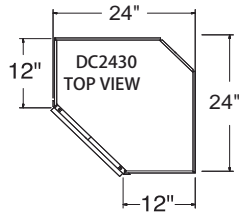

Wall Cabinet 15" High (Double Doors)

W3015
W3315
W3615

Wall Cabinet 12" High (Double Doors)

W3012
W3312
W3612

Diagonal Corner Wall Cabinet 30" High

DC2430

Diagonal Corner Wall Cabinet With Mullion Door 30" High

DCMD2430

Diagonal Corner Wall Cabinet 36" High

DC2436

DC2736

Diagonal Corner Wall Cabinet With Mullion Door 36" High

DCMD2436

DCMD2736

Diagonal Corner Wall Cabinet 42" High

DC2442

DC2742

Diagonal Corner Wall Cabinet With Mullion Door 42" High

DCMD2442

DCMD2742