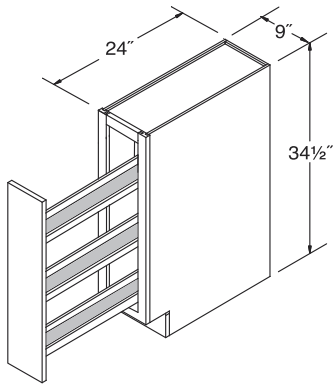

WN642
WN636
WN630

WN630 & WN636

WN642

Spice Base Cabinet 34 1/2" High

B09

NOTE: Base spice pull-out pantry cabinet

NOTE: Drawer upgrade is not available for this cabinet

Base Cabinet 34 1/2" High