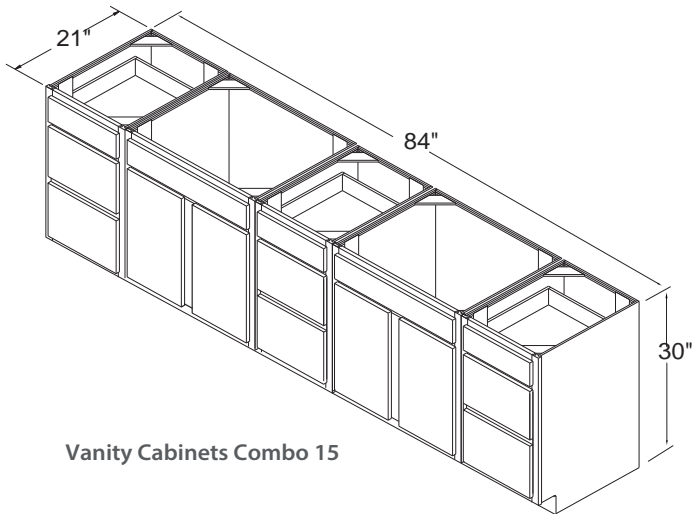

Qty	Cabinet List
2	VSB2421
3	VDB1221

Vanity Cabinets Combo 15