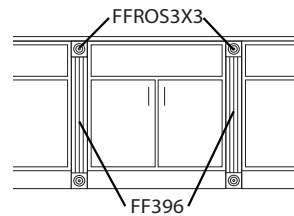

FFROS3X3

NOTE: Use with FF396