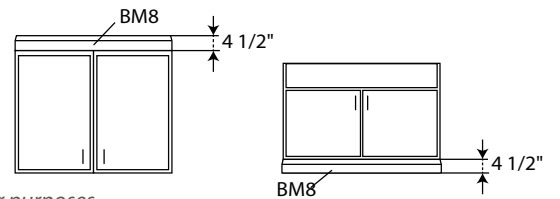

MCROWN-S

Shaker Crown Molding

NOTE: Trimmable to any size

BM8

Bevel Light Rail Molding

NOTE: Used for Soft Trim, Shoe Base Molding or any other purposes

NOTE: Trimmable to any size

LRM8