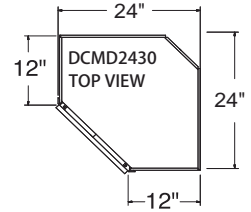

W3012
W3312
W3612

Diagonal Corner Wall Cabinet 30" High

DC2430

Diagonal Corner Wall Cabinet With Mullion Door 30" High

DCMD2430

Diagonal Corner Wall Cabinet 36" High

DC2436

DC2736