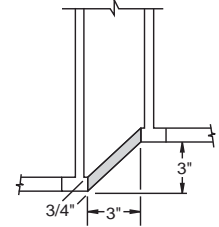

Toe Kick

TOE KICK

NOTE: Trimmable to any size

Fillers 3" and 6" Wide

NOTE: Trimmable to any size

- F330**
- F342**
- F630**
- F642**
- F396**
- F696**

Angle Fluted Filler

F531A45

Scribe Molding 1/4" x 3/4" x 96"

NOTE: Trimmable to any size

MSW8

Cove Molding 3/4" x 3/4" x 96"

NOTE: Trimmable to any size

MCV8

Outside Corner Molding 3/4" x 3/4" x 96"

NOTE: Trimmable to any size