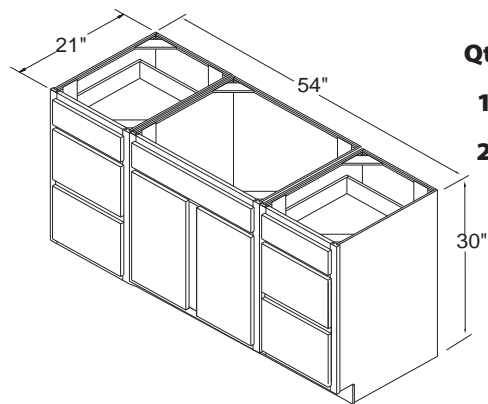

Qty	Cabinet List
1	VSB3021
2	VDB1221

Vanity Cabinets Combo 8