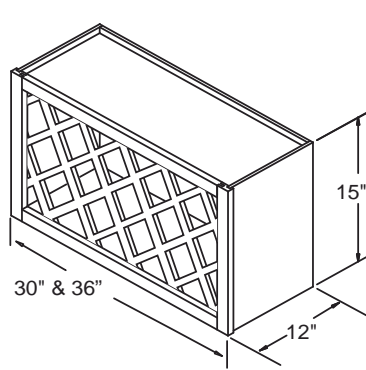

DCMD2742

Wall End Cabinet 12" Deep

WEC1242
WEC1236
WEC1230

Square Corner Wall Blind Cabinet 30" High (Universal, Left or Right installation)

SC2430
SC3030

Square Corner Wall Blind Cabinet 36" High (Universal, Left or Right installation)

SC2436
SC3036

Square Corner Wall Blind Cabinet 42" High (Universal, Left or Right installation)

SC2442
SC3042

Wine Rack

WR3015
WR3615

WR3015 Fits 14 bottles
WR3615 Fits 18 bottles

What-Not shelf 30", 36" and 42" High