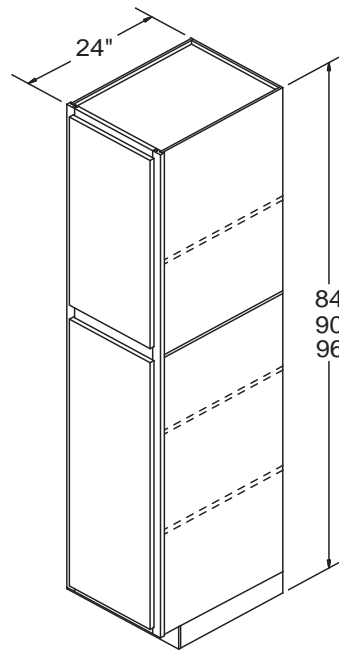

Sink Front Corner 34 1/2" High

SFC36

SFC42

Base Lazy Susan Cabinet 34 1/2" High

SCER33

SCER36

Utility Cabinet 96" , 90" and 84" High 24" Deep

U1584