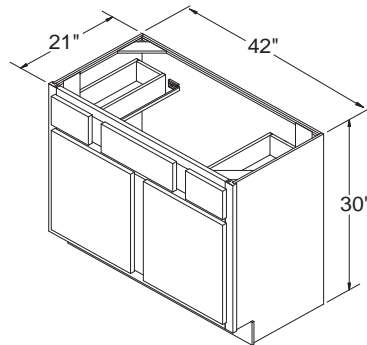

VSB1816

Vanity Sink Base 30" High 18" Deep

VS2418

Vanity Sink Base 30" High 21" Deep

VSB2421

VSB3021

VSB3621

Vanity Sink Base 30" High 21" Deep (4 Doors and 2 Drawers)