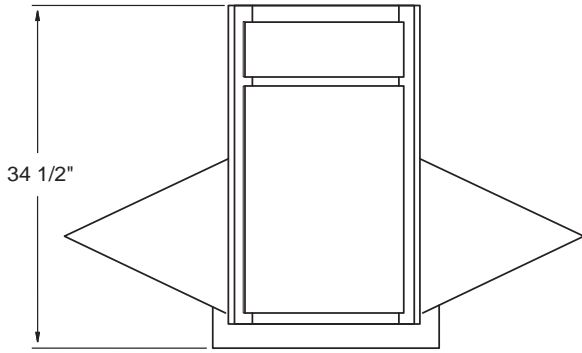

Sink Front Corner 34 1/2" High