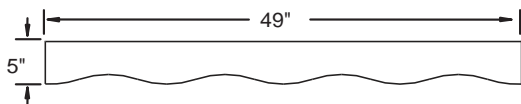

PREPR1.596

*NOTE: Trimmable to any size
Can be used for Left or Right application*

Scalloped Valance 5" High, 49" Wide

V549SC

NOTE: Trimmable to any size

Straight Valance 5" High, 49" Wide

V549ST

NOTE: Trimmable to any size