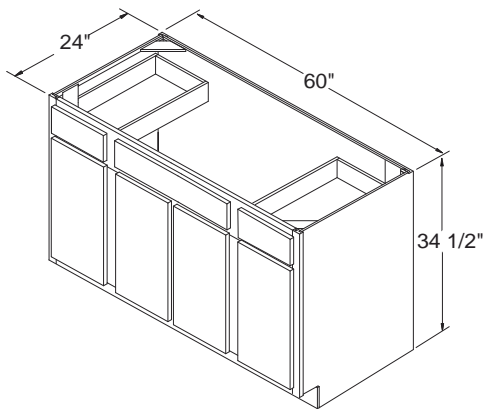

Sink Base Cabinets 34 1/2" High (4 Doors 2 Drawers)

SB60