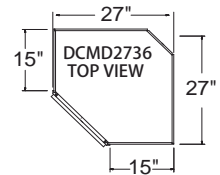

DCMD2436

DCMD2736