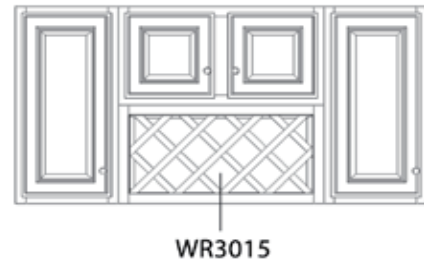

SC2436
SC3036

Square Corner Wall Blind Cabinet 42" High (Universal, Left or Right installation)

SC2442
SC3042

Wine Rack

WR3015
WR3615

WR3015 Fits 14 bottles
WR3615 Fits 18 bottles

What-Not shelf 30", 36" and 42" High